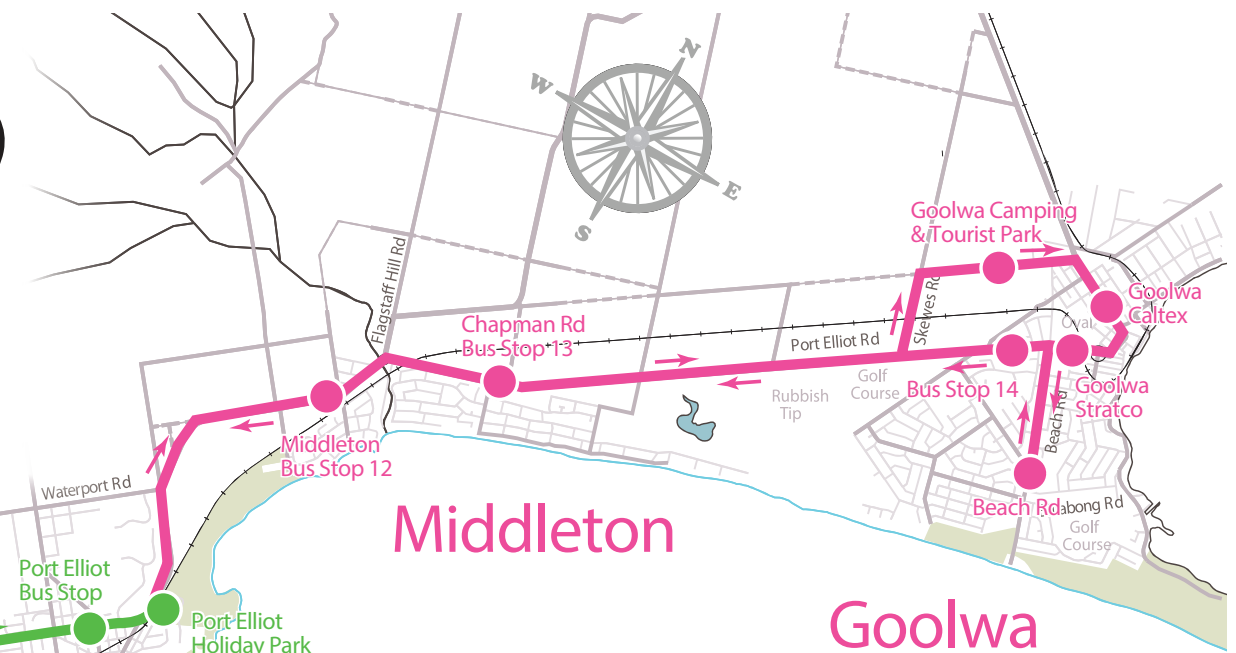

## FREE MAC SCHOOLIES FESTIVAL™ BUS SERVICE

All zones start from and return to Schoolies Festival™, Warland Reserve

- **Bus Zone 1: Encounter Bay - 3 stops**  
 Twice during the day and every 30 minutes between 7.00pm-3.00am
- **Bus Zone 2: Beachfront Holiday Park - 1 stop**  
 Twice during the day and every 20 minutes between 7.00pm-3.00am
- **Bus Zone 3: Hayborough - 2 stops**  
 Twice during the day and every 20 minutes between 7.00pm-3.00am
- **Bus Zone 4: Port Elliot - 3 stops**  
 Twice during the day and every 30 minutes between 7.00pm-3.00am
- **Bus Zone 5: Middleton & Goolwa - 7 stops**  
 Twice during the day and every 60 minutes between 7.00pm-3.00am

Download the Schoolies Festival™ App to get your own interactive bus map and timetable.