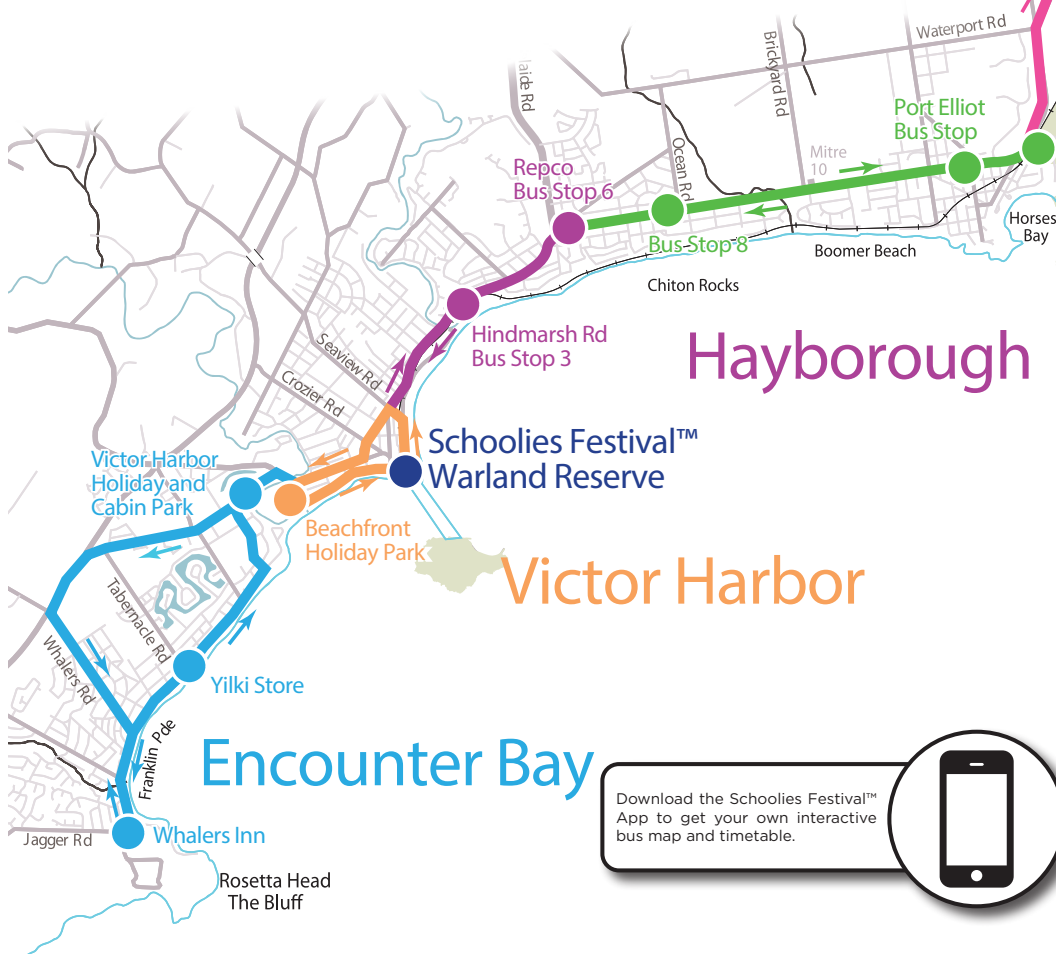

## FREE MAC SCHOOLIES FESTIVAL™ BUS SERVICE

All zones start from and return to Schoolies Festival™, Warland Reserve

- **Bus Zone 1: Encounter Bay - 3 stops**  
 Twice during the day and every 30 minutes between 7.00pm-3.00am
- **Bus Zone 2: Beachfront Holiday Park - 1 stop**  
 Twice during the day and every 20 minutes between 7.00pm-3.00am
- **Bus Zone 3: Hayborough - 2 stops**  
 Twice during the day and every 20 minutes between 7.00pm-3.00am
- **Bus Zone 4: Port Elliot - 3 stops**  
 Twice during the day and every 30 minutes between 7.00pm-3.00am
- **Bus Zone 5: Middleton & Goolwa - 7 stops**  
 Twice during the day and every 60 minutes between 7.00pm-3.00am

Download the Schoolies Festival™ App to get your own interactive bus map and timetable.